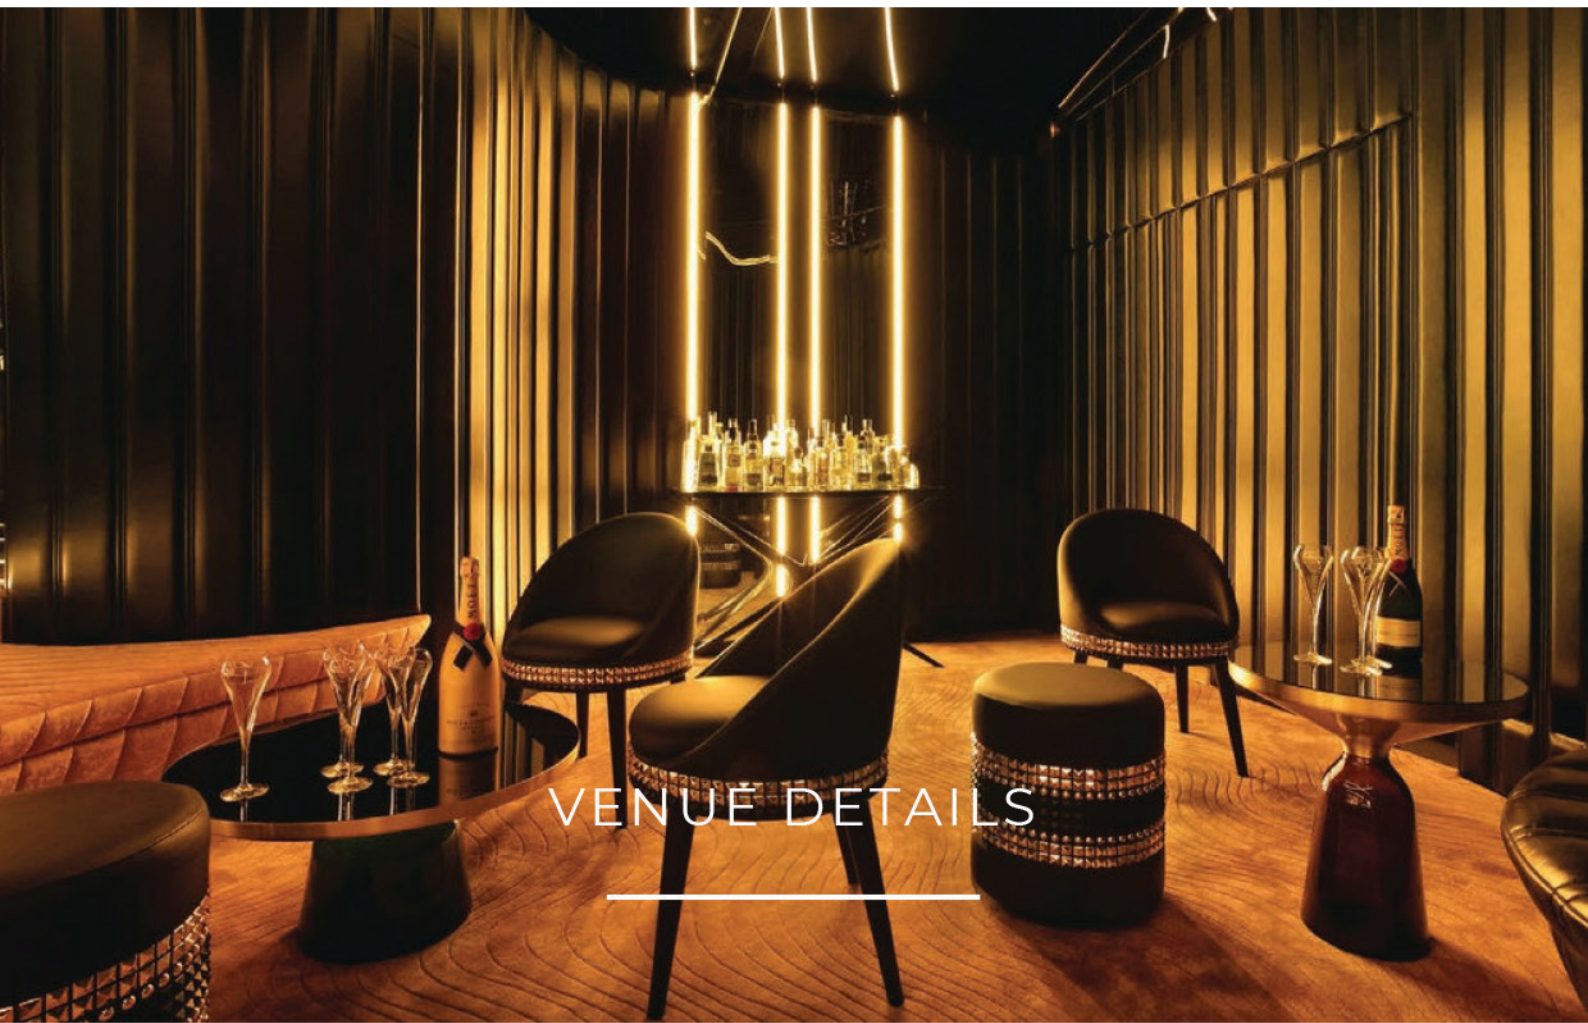

550 PATRON CAPACITY  
AMPHITHEATRE SETUP  
2 DJ BOOTHS  
CELEBRITY GREEN ROOM  
VIP AREA  
PRIVATE BOOTHS  
OUTDOOR SMOKING  
4 BARS

FROND